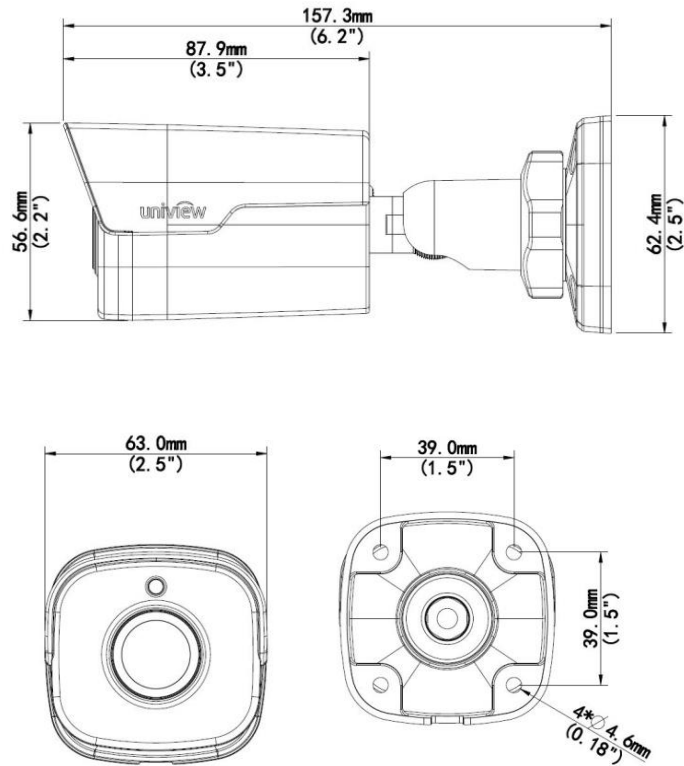

### Structure

- Wide temperature range: -35°C to 60°C (-31°F to 140°F)
- Wide voltage range of  $\pm 25\%$
- IP66

## Specifications

	IPC2124SR3-DPF36	IPC2124SR3-DPF60	IPC2124SR3-DPF120
<b>Camera</b>			
Sensor	1/3", 4.0 megapixel, progressive scan, CMOS		
Lens	3.6mm@F1.8 Angle of view(H): 87°	6.0mm@F1.8 Angle of view(H): 62°	12.0mm@F1.8 Angle of view(H): 25°
Shutter	Auto/Manual, 1/6~1/8000 s		
Min. Illumination	Colour: 0.02 Lux (F1.8, AGC ON) 0 Lux with IR on		
Day/Night	IR-cut filter with auto switch (ICR)		
IR Range	Up to 30m (98 ft) IR range		
S/N	>55dB		
WDR	120dB		
Noise Reduction	2D/3D		
<b>Video</b>			
Max. Resolution	2592×1520		
Video Compression	H.265/H.264/MJPEG		
Frame Rate	4MP (2592×1520): Max. 20 fps; 4MP (2560×1440): Max. 25 fps 3MP (2048×1520): Max. 30 fps; 1080P (1920×1080): Max. 30 fps		
Video Streaming	Triple		
9:16 Corridor Mode	Supported		
ROI	Supported		
OSD	Up to 8 OSDs		
Motion Detection	Up to 2 areas		
Privacy Mask	Up to 4 areas		
<b>Smart</b>			
Behavior Detection	Intrusion, crossing line, motion detection		
Intelligent Identification	Face detection		
Statistical Analysis	People counting		
<b>Network</b>			
Protocols	L2TP, IPv4, IGMP, ICMP, ARP, TCP, UDP, DHCP, PPPoE, RTP, RTSP, RTCP, DNS, DDNS, NTP, FTP, UPnP, HTTP, HTTPS, SMTP, SIP, 802.1x		
Compatible Integration	ONVIF, API		
<b>Interface</b>			
Network	1 RJ45 10M/100M Base-TX Ethernet		
<b>General</b>			
Power	12 V DC, or PoE (IEEE802.3 af)		
	Power consumption: Max 6.4 W		
Dimensions (L × W × H)	157.3 × 62.4 × 63 mm (6.2" × 2.5" × 2.5")		
Weight	0.45 kg (0.99 lb)		
Working Environment	-35°C ~ +60°C (-31°F ~ 140°F), Humidity ≤ 95% RH(non-condensing)		
Ingress Protection	IP66		

## Dimensions